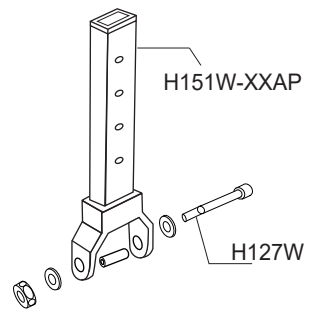

DOUBLE SIDED QUADLOCK

SS1010L/R

HP107FW - Optional 1½" Wide Arch Strap