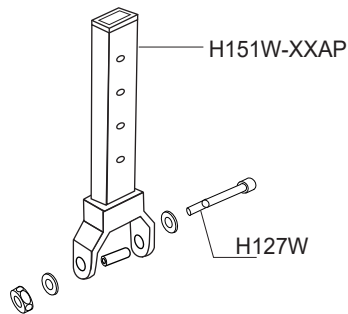

DOUBLE SIDED QUADLOCK

SS1010L/R

HP107FW - Optional 1½" Wide Arch Strap