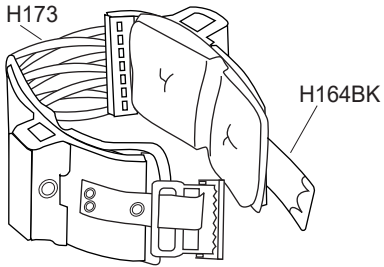

DOUBLE SIDED QUADLOCK

SS1010L/R

HP107FW - Optional 1½" Wide Arch Strap