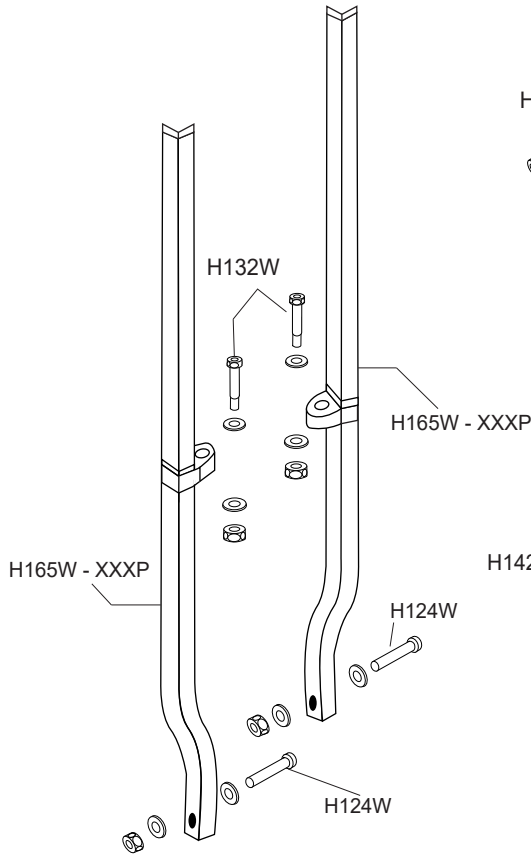

DOUBLE SIDED QUADLOCK

SS1010L/R

HP107FW - Optional 1½" Wide Arch Strap