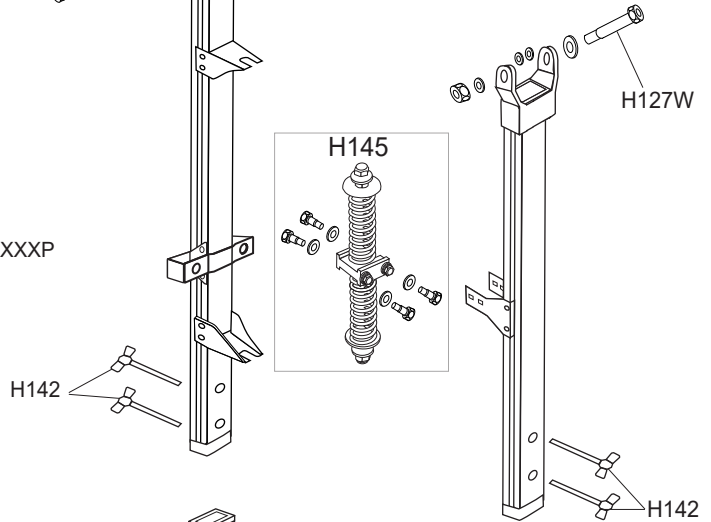

DOUBLE SIDED QUADLOCK

SS1010L/R

HP107FW - Optional 1½" Wide Arch Strap