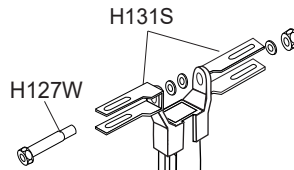

DOUBLE SIDED QUADLOCK

SS1010L/R

HP107FW - Optional 1½" Wide Arch Strap