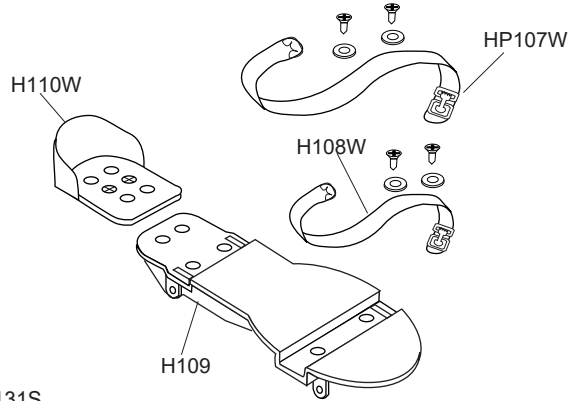

DOUBLE SIDED QUADLOCK

SS1010L/R

HP107FW - Optional 1½" Wide Arch Strap