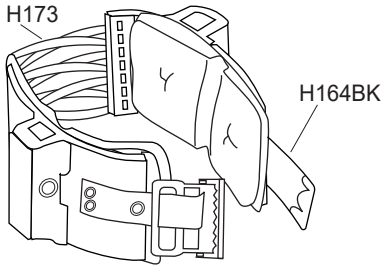

DOUBLE SIDED SUR-STILT

SS1010L/R

H110W

HP107W

H108W

H109

H131S

H127W

H124W

H151W-15AP

H151W-15AP

HP107FW - Optional 1 1/2" Wide Arch Strap

H127W

H127W

H126R